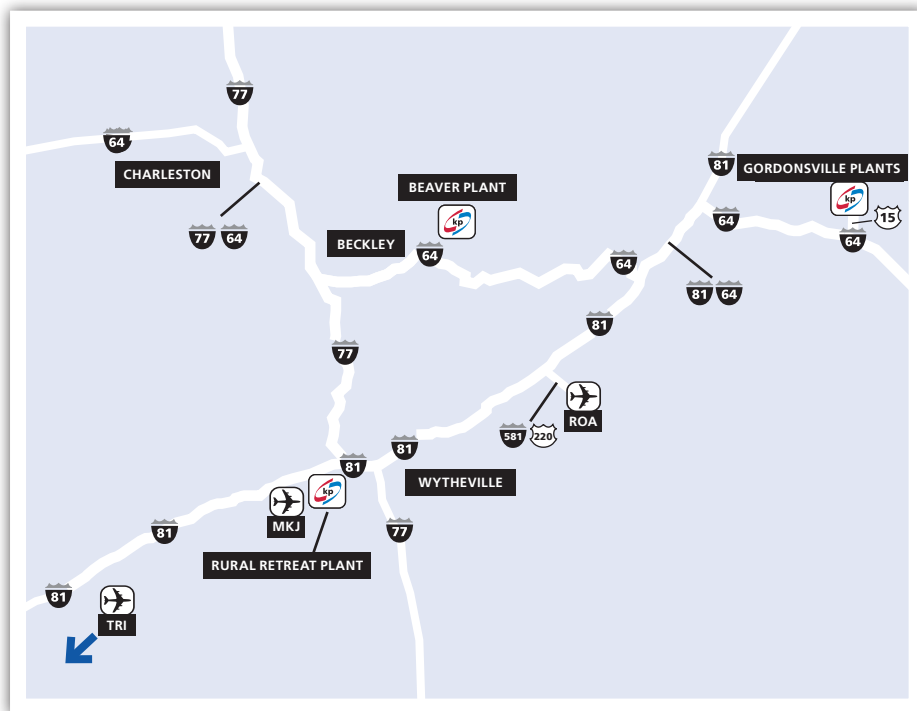

BEAVER, WEST VIRGINIA

DISTANCES

Gordonville Plants	3 hrs. 20 min.
Roanoke Regional Airport Woodrum Field (ROA)	2 hrs. 30 min.
Rural Retreat Plant	1 hr. 30 min.
Charleston	1 hr. 30 min.
Beckley	10 min.

CONTACT

Klöckner Pentaplast of America, Inc.
121 Klöckner Lane
Beaver, WV 25813 USA

+1.304.254.8300
+1.304.254.8318 fax

kpainfo@kpfilms.com
www.kpfilms.com