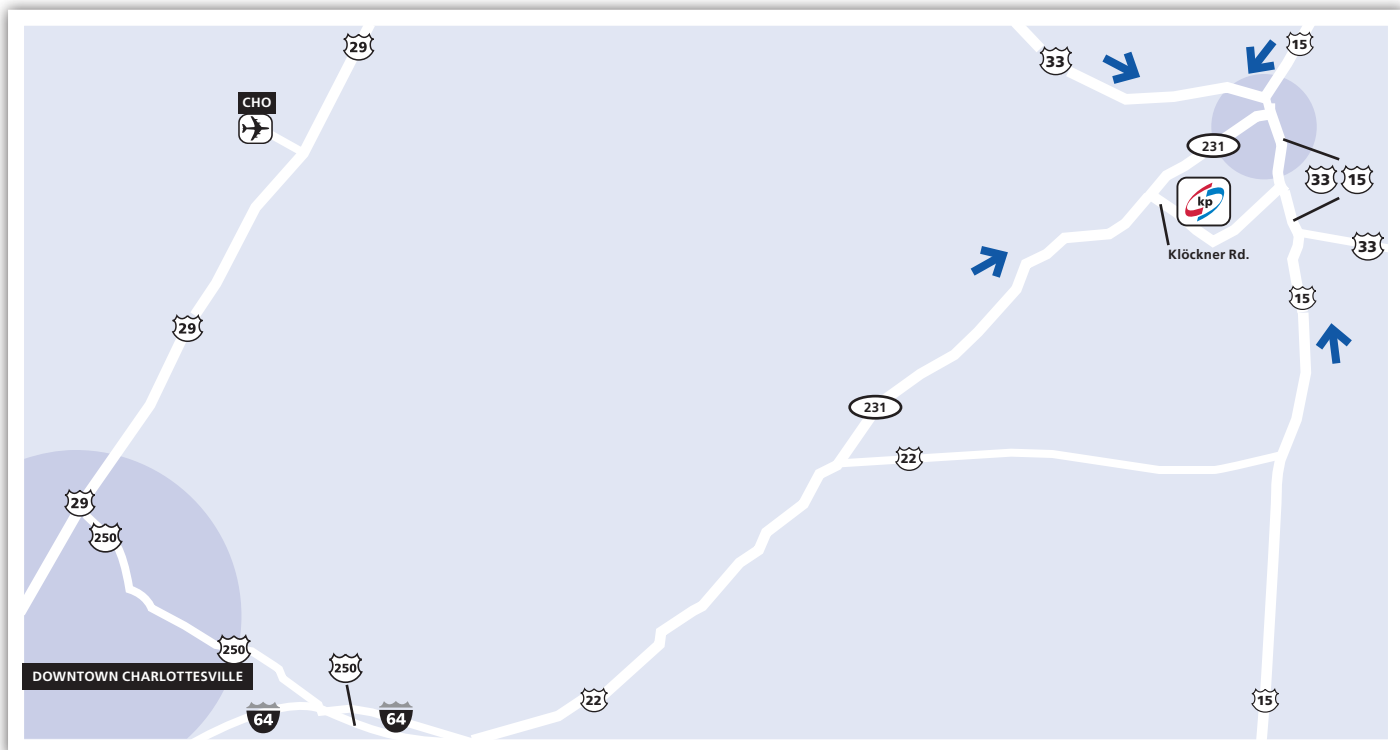

GORDONSVILLE, VIRGINIA/ MAIN PLANT & HEADQUARTERS

DISTANCES

Washington Dulles International Airport (IAD)	2 hrs.
Ronald Reagan Washington National Airport (DCA)	2 hrs.
Richmond International Airport (RIC)	1 hr. 30 min.
Charlottesville-Albemarle Airport (CHO)	35 min.
Downtown Charlottesville	30 min.

3585 Klöckner Road, Gordonsville, VA 22942 USA

DIRECTIONS

From the North (Washington Dulles International Airport):

I-66 West to Route 29 South
Route 29 South to Route 15 South
Route 15 South to Route 231 South
Turn left onto Klöckner Road
Plant is on the left

From the North (Ronald Reagan Washington National Airport):

George Washington Parkway North to I-395 South
I-395 South toward I-66 West/Richmond
I-395 South becomes I-95 South
I-95 South to Route 3 West (exit #130B/Culpeper)
Route 3 West to Route 20 South/Constitution Highway
Route 20 South to Route 15 South
Route 15 South to Route 231 South
Turn left onto Klöckner Road
Plant is on the left

From the East (Richmond International Airport):

I-64 West to Route 15 North (exit #136/Zion Crossroads & Gordonsville)
Turn left onto Klöckner Road
Plant is on the right

From the West:

I-64 East to Route 15 North (exit #136/Zion Crossroads & Gordonsville)
Turn left onto Klöckner Road
Plant is on the right