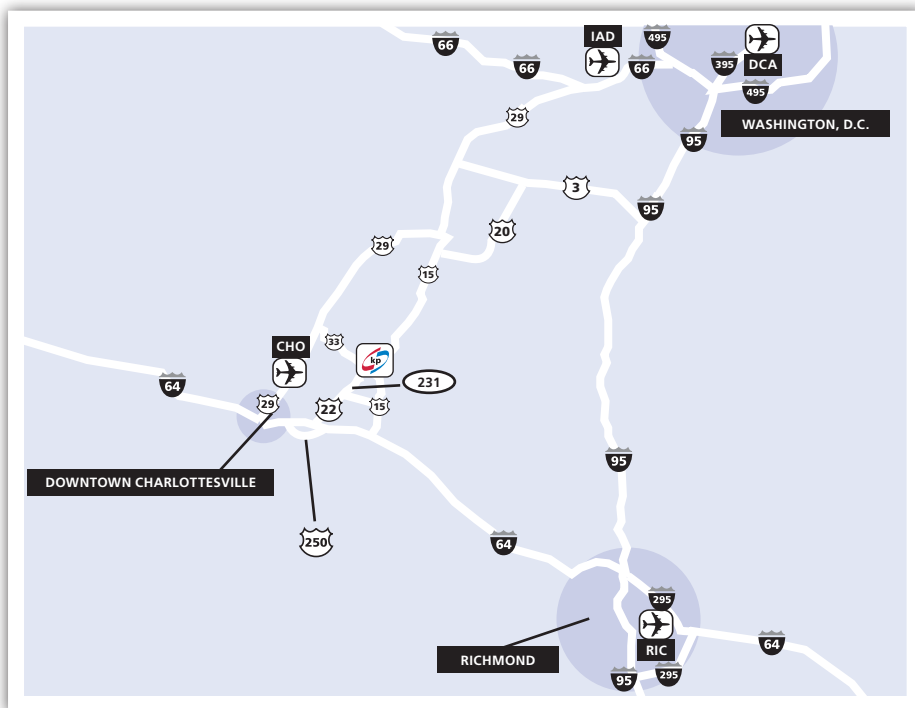

GORDONSVILLE, VIRGINIA/ MAIN PLANT & HEADQUARTERS

DISTANCES

Washington Dulles International Airport (IAD)	2 hrs.
Ronald Reagan Washington National Airport (DCA)	2 hrs.
Richmond International Airport (RIC)	1 hr. 30 min.
Charlottesville-Albemarle Airport (CHO)	35 min.
Downtown Charlottesville	30 min.

3585 Klöckner Road, Gordonsville, VA 22942 USA

DIRECTIONS

From the North (Washington Dulles International Airport):

I-66 West to Route 29 South
Route 29 South to Route 15 South
Route 15 South to Route 231 South
Turn left onto Klöckner Road
Plant is on the left

From the North (Ronald Reagan Washington National Airport):

George Washington Parkway North to I-395 South
I-395 South toward I-66 West/Richmond
I-395 South becomes I-95 South
I-95 South to Route 3 West (exit #130B/Culpeper)
Route 3 West to Route 20 South/Constitution Highway
Route 20 South to Route 15 South
Route 15 South to Route 231 South
Turn left onto Klöckner Road
Plant is on the left

From the East (Richmond International Airport):

I-64 West to Route 15 North (exit #136/Zion Crossroads & Gordonsville)
Turn left onto Klöckner Road
Plant is on the right

From the West:

I-64 East to Route 15 North (exit #136/Zion Crossroads & Gordonsville)
Turn left onto Klöckner Road
Plant is on the right