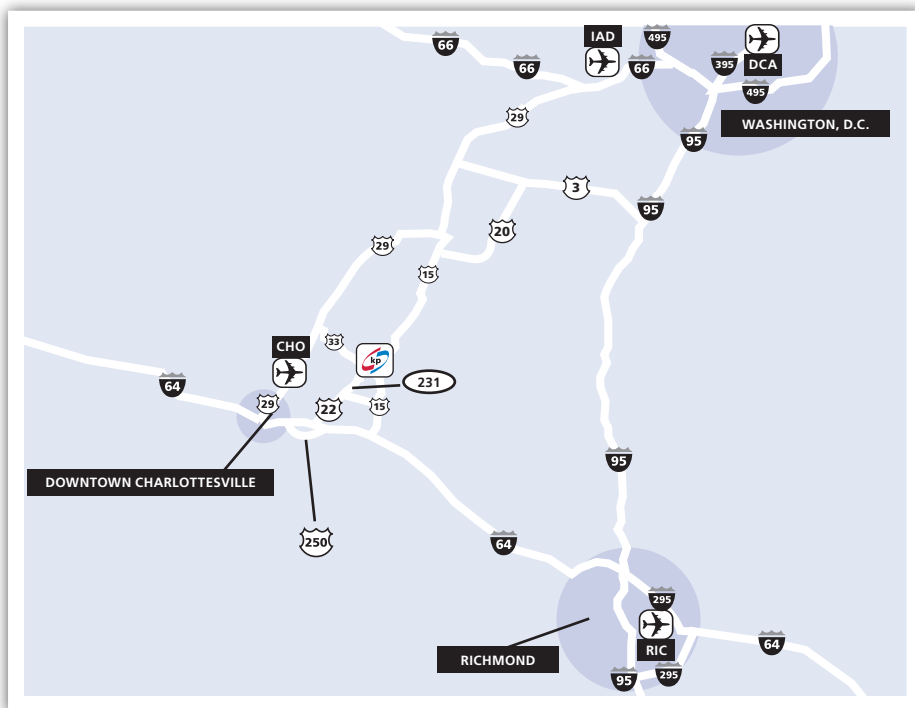

GORDONSVILLE, VIRGINIA BARRIER FILMS

DISTANCES

Washington Dulles International Airport (IAD)	2 hrs.
Ronald Reagan Washington National Airport (DCA)	2 hrs.
Richmond International Airport (RIC)	1 hr. 30 min.
Charlottesville-Albemarle Airport (CHO)	35 min.
Downtown Charlottesville	30 min.

From the North (Ronald Reagan Washington National Airport):

George Washington Parkway North to I-395 South
I-395 South toward I-66 West/Richmond
I-395 South becomes I-95 South
I-95 South to Route 3 West (exit #130B/Culpeper)
Route 3 West to Route 20 South/Constitution Highway
Route 20 South to Route 15 South
Route 15 South to Route 231 South
Turn left onto Klöckner Road
Plant is on the right

From the East (Richmond International Airport):

I-64 West to Route 15 North (exit #136/Zion Crossroads & Gordonsville)
Turn left onto Klöckner Road
Plant is on the left

From the West:

I-64 East to Route 15 North (exit #136/Zion Crossroads & Gordonsville)
Turn left onto Klöckner Road
Plant is on the left

From the Charlottesville-Albemarle Airport:

Airport Road to Route 29 North
Route 33 East to Route 231 South
Turn left onto Klöckner Road
Plant is on the right

From Downtown Charlottesville:

5th Street/Ridge Street South to I-64 East
I-64 East to Route 250 East (exit #164/Shadwell)
Route 250 East to Route 22 East
Route 22 East To Route 231 North
Turn right onto Klöckner Road
Plant is on the right