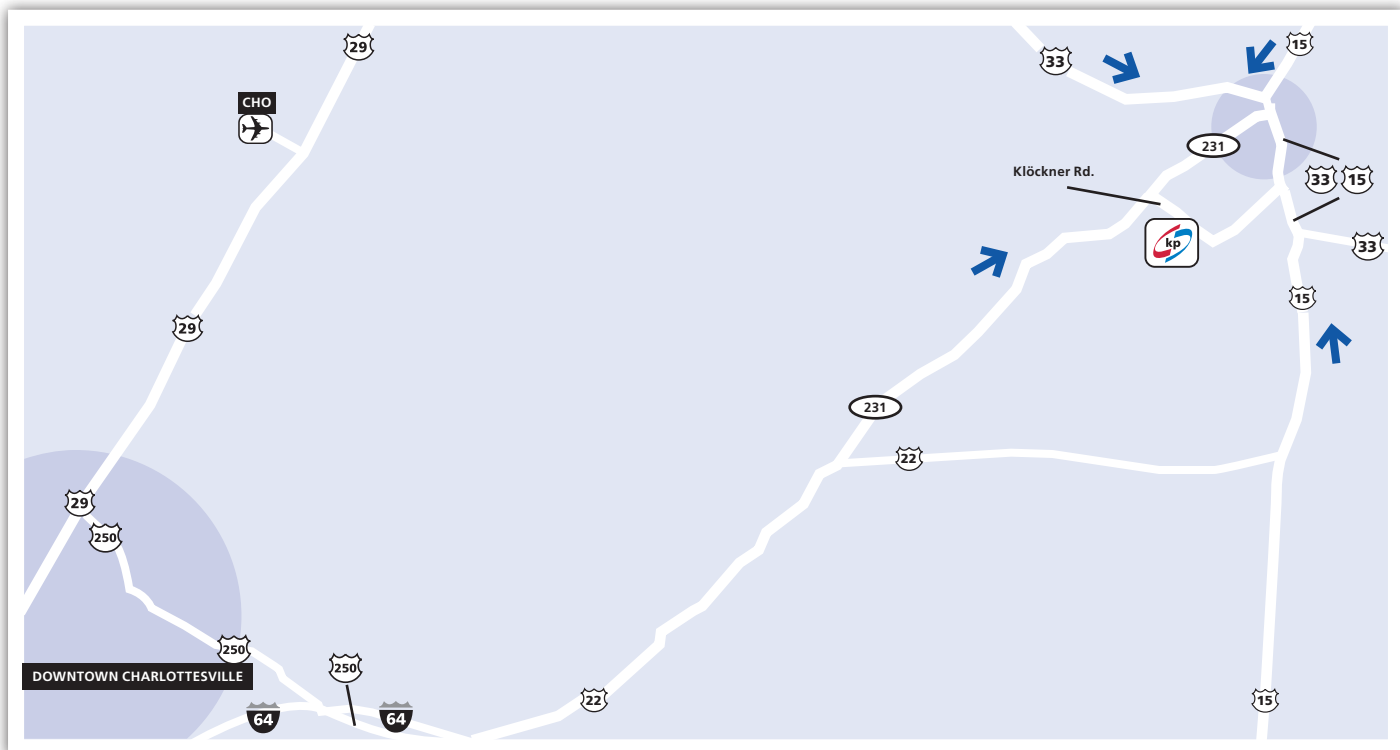

GORDONSVILLE, VIRGINIA BARRIER FILMS

DISTANCES

Washington Dulles International Airport (IAD)	2 hrs.
Ronald Reagan Washington National Airport (DCA)	2 hrs.
Richmond International Airport (RIC)	1 hr. 30 min.
Charlottesville-Albemarle Airport (CHO)	35 min.
Downtown Charlottesville	30 min.

3758 Klöckner Road, Gordonsville, VA 22942 USA

DIRECTIONS

From the North (Washington Dulles International Airport):

I-66 West to Route 29 South
Route 29 South to Route 15 South
Route 15 South to Route 231 South
Turn left onto Klöckner Road
Plant is on the right

From the North (Ronald Reagan Washington National Airport):

George Washington Parkway North to I-395 South
I-395 South toward I-66 West/Richmond
I-395 South becomes I-95 South
I-95 South to Route 3 West (exit #130B/Culpeper)
Route 3 West to Route 20 South/Constitution Highway
Route 20 South to Route 15 South
Route 15 South to Route 231 South
Turn left onto Klöckner Road
Plant is on the right

From the East (Richmond International Airport):

I-64 West to Route 15 North (exit #136/Zion Crossroads & Gordonsville)
Turn left onto Klöckner Road
Plant is on the left

From the West:

I-64 East to Route 15 North (exit #136/Zion Crossroads & Gordonsville)
Turn left onto Klöckner Road
Plant is on the left