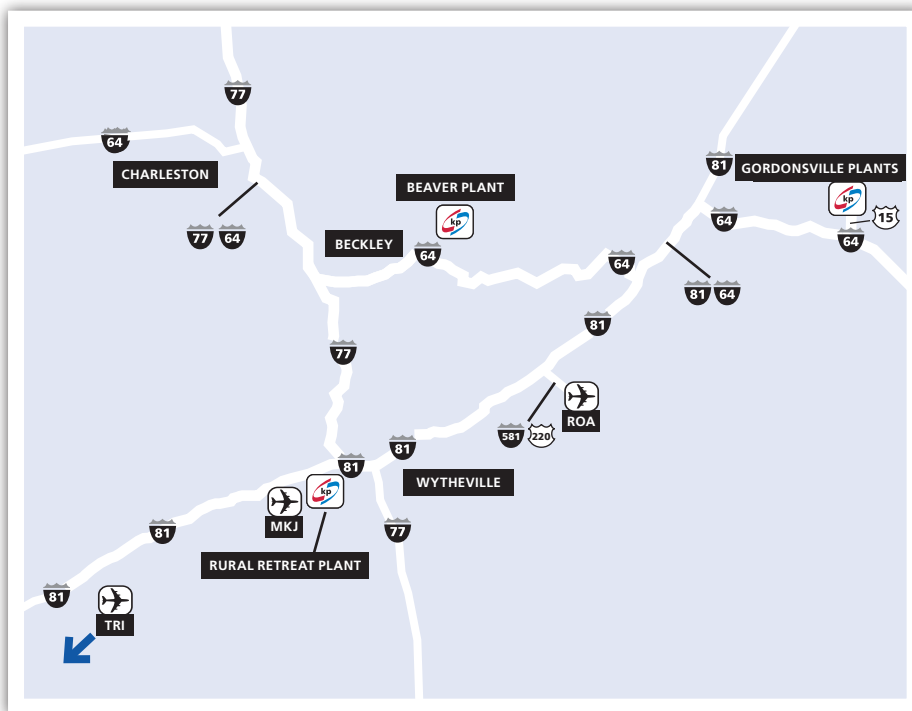

RURAL RETREAT, VIRGINIA

DISTANCES

Gordonsville Plants	3 hrs. 35 min.
Roanoke Regional Airport Woodrum Field (ROA)	1 hr. 30 min.
Tri-Cities Regional Airport Blountville, TN (TRI)	1 hr. 20 min.
Mountain Empire Airport Rural Retreat, VA (MKJ)	10 min.
Beaver, WV Plant	1 hr. 30 min.
Wytheville	20 min.

DIRECTIONS

From the North (Gordonsville Plants):

Klöckner Road to Route 15 South
Route 15 South to I-64 West
I-64 West to I-81 South
I-81 South to Route 90 South (Exit #60)
Route 90 South to Route 1100 North/Gienow Road
Turn right onto Buck Road
Plant is on the left

From the North (Roanoke Regional Airport-Woodrum Field):

Aviation Drive NW to Route 101 West/Hershberger Road toward I-581
I-581 North/Route 220 North toward Lexington/Bristol
Merge onto I-81 South toward Bristol
I-81 South to Route 90 South (Exit #60)
Route 90 South to Route 1100 North/Gienow Road
Turn right onto Buck Road
Plant is on the left

From the South:

I-81 North to Route 90 South (Exit #60)
Route 90 South to Route 1100 North/Gienow Road
Turn right onto Buck Road
Plant is on the left