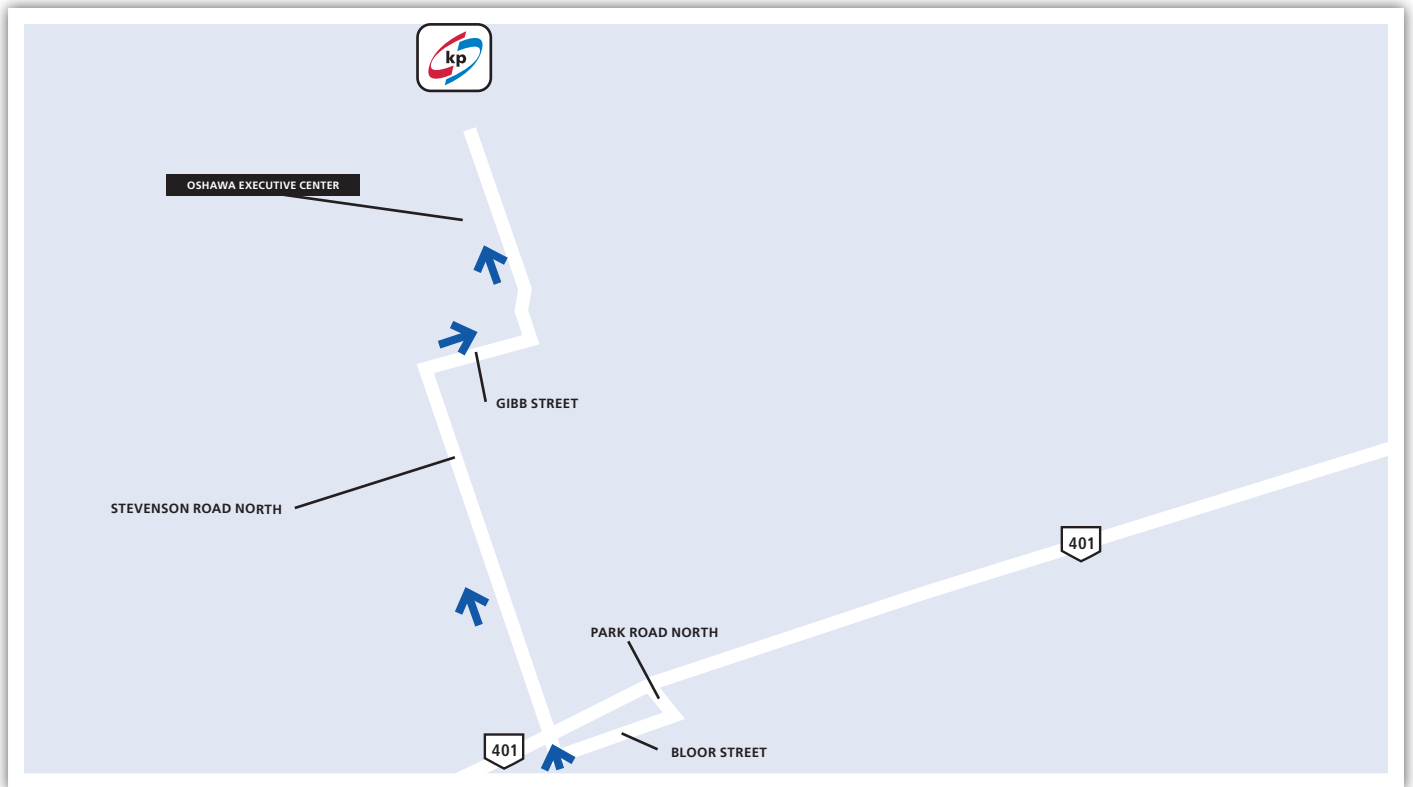

OSHAWA, ONTARIO

DISTANCES

Toronto Airport (YYZ)	1 hr.
Downtown Toronto	20-30 min.
Downtown Oshawa	5 min.

CONTACT

Klöckner Pentaplast of Canada, Inc.
419 King Street West
Oshawa Executive Centre, Suite 604
Oshawa, ON L1J 2K5
Canada

Highway 409 East to Highway 401 (TransCanada Highway)

Move into the express lanes and follow 401 East to Oshawa

Exit at Park Road North (Exit #416)

On the exit ramp, stay in the right lane

Turn right onto Bloor Street East

Due to current construction go under the Stevenson Road bridge/overpass

Continue straight for 300 meters

At the traffic light, go left onto the on ramp leading to the Stevenson Road overpass

At the traffic light, turn left onto Stevenson Road North

Follow Stevenson Road North for 1-2 kms

Turn right onto Gibb Street East

Immediately move to left lane and at take a left at the next street

(no name) leading into the Oshawa Shopping Mall Complex

At the center of the mall, there is a 6-story red brick building