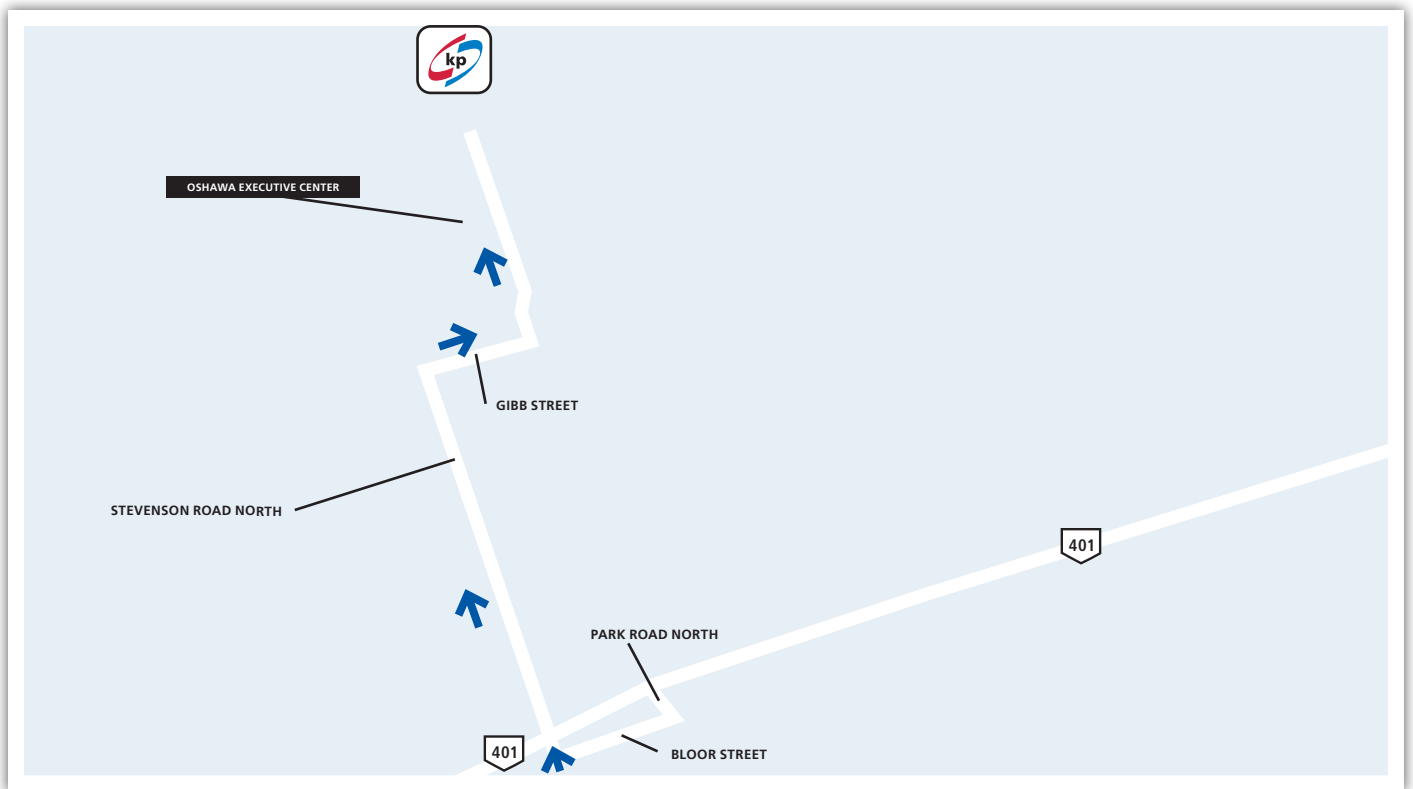

## DISTANCES

Toronto Airport (YYZ)	1 hr.
Downtown Toronto	20-30 min.
Downtown Oshawa	5 min.

## DIRECTIONS

### *From the West (Toronto Airport):*

Highway 409 East to Highway 401 (TransCanada Highway)

Move into the express lanes and follow 401 East to Oshawa

Exit at Stevenson Road (Exit #415)

On the exit ramp, stay in the left lane until traffic light

Turn left (North) onto Stevenson Road

Follow Stevenson Road North for 1-2 kms

Turn right onto Gibb Street East

Immediately move to left lane and make a left hand turn at the next  
traffic light—street has no name