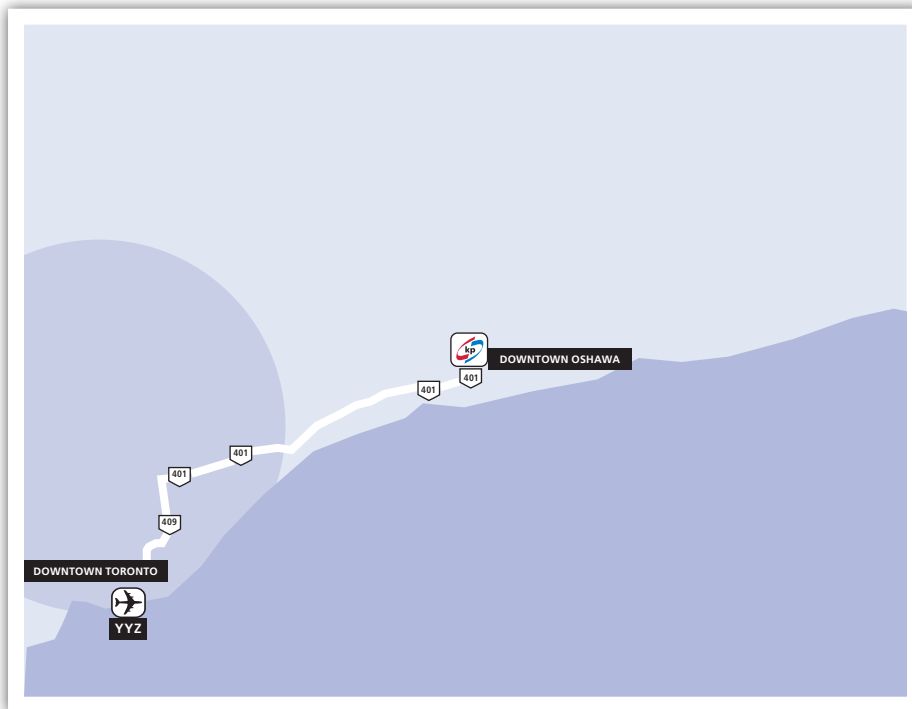

OSHAWA, ONTARIO

DISTANCES

Toronto Airport (YYZ)	1 hr.
Downtown Toronto	20-30 min.
Downtown Oshawa	5 min.

CONTACT

Klöckner Pentaplast of Canada, Inc.
419 King Street West
Oshawa Executive Centre, Suite 604
Oshawa, ON L1J 2K5
Canada

Highway 409 East to Highway 401 (TransCanada Highway)

Move into the express lanes and follow 401 East to Oshawa

Exit at Park Road North (Exit #416)

On the exit ramp, stay in the right lane

Turn right onto Bloor Street East

Due to current construction go under the Stevenson Road bridge/overpass

Continue straight for 300 meters

At the traffic light, go left onto the on ramp leading to the Stevenson Road overpass

At the traffic light, turn left onto Stevenson Road North

Follow Stevenson Road North for 1-2 kms

Turn right onto Gibb Street East

Immediately move to left lane and at take a left at the next street

(no name) leading into the Oshawa Shopping Mall Complex

At the center of the mall, there is a 6-story red brick building