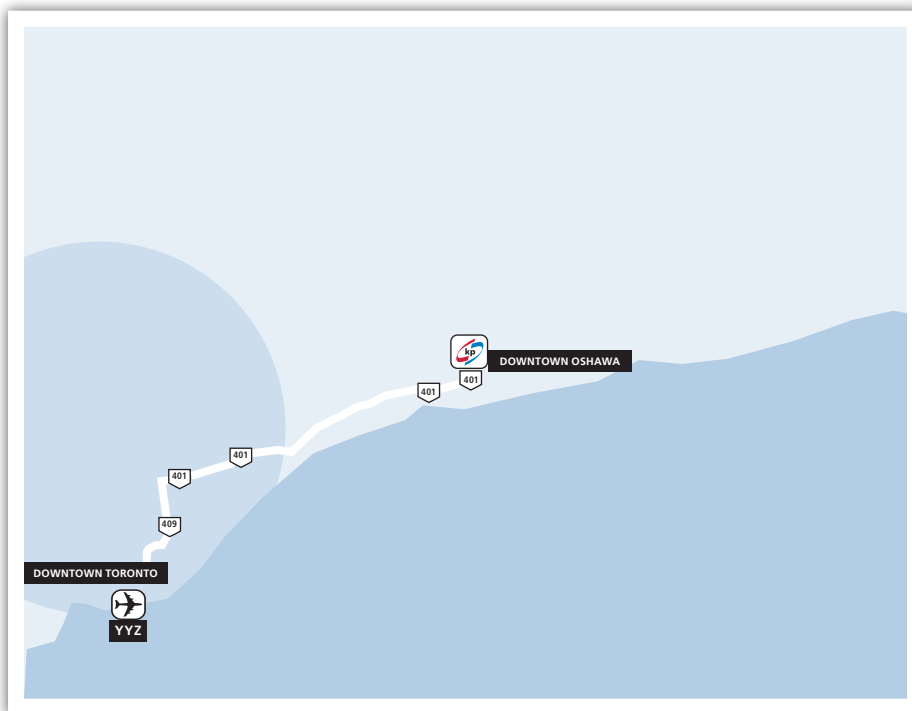

## DISTANCES

Toronto Airport (YYZ)	1 hr.
Downtown Toronto	20-30 min.
Downtown Oshawa	5 min.

## DIRECTIONS

### *From the West (Toronto Airport):*

Highway 409 East to Highway 401 (TransCanada Highway)

Move into the express lanes and follow 401 East to Oshawa

Exit at Stevenson Road (Exit #415)

On the exit ramp, stay in the left lane until traffic light

Turn left (North) onto Stevenson Road

Follow Stevenson Road North for 1-2 kms

Turn right onto Gibb Street East

Immediately move to left lane and make a left hand turn at the next  
traffic light—street has no name